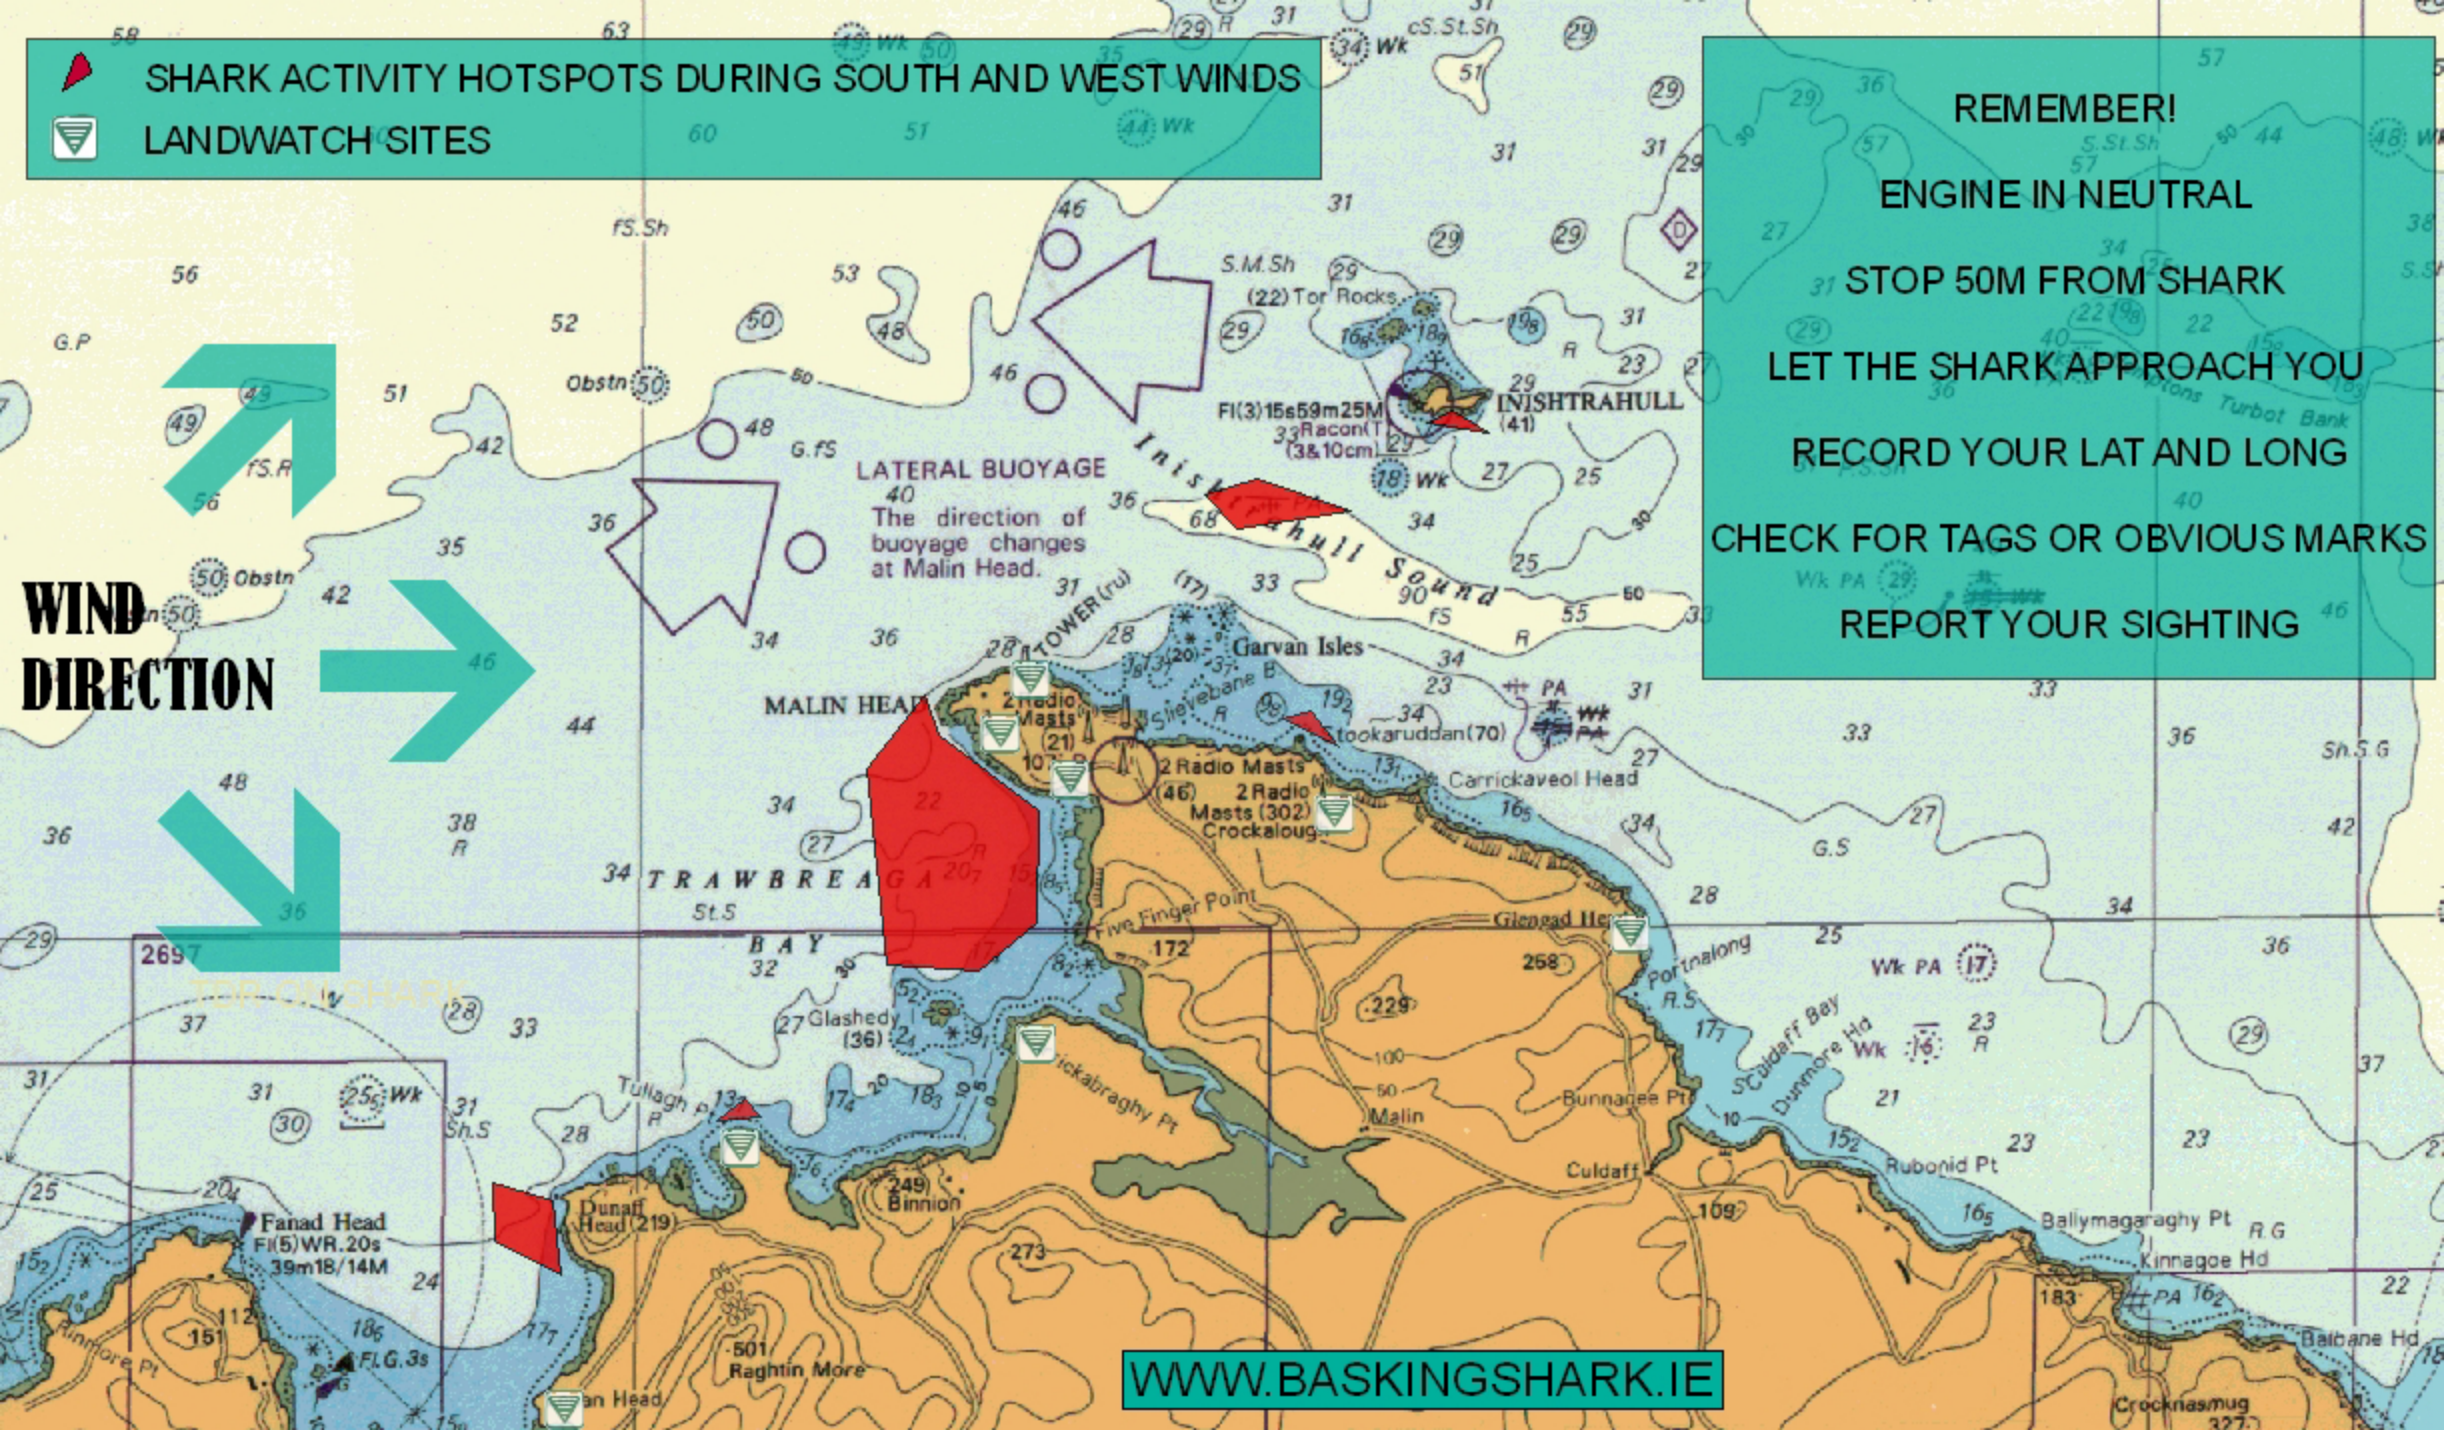

 SHARK ACTIVITY HOTSPOTS DURING SOUTH AND WEST WINDS
 LANDWATCH SITES

REMEMBER!
ENGINE IN NEUTRAL
STOP 50M FROM SHARK
LET THE SHARK APPROACH YOU
RECORD YOUR LAT AND LONG
CHECK FOR TAGS OR OBVIOUS MARKS
REPORT YOUR SIGHTING

**WIND
DIRECTION**

WWW.BASKINGSHARK.IE