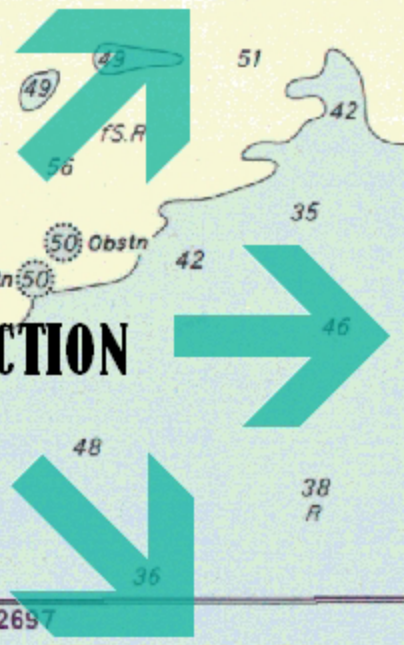

 SHARK ACTIVITY HOTSPOTS DURING SOUTH AND WEST WINDS
 LANDWATCH SITES

REMEMBER!
ENGINE IN NEUTRAL
STOP 50M FROM SHARK
LET THE SHARK APPROACH YOU
RECORD YOUR LAT AND LONG
CHECK FOR TAGS OR OBVIOUS MARKS
REPORT YOUR SIGHTING

**WIND
DIRECTION**

WWW.BASKINGSHARK.IE